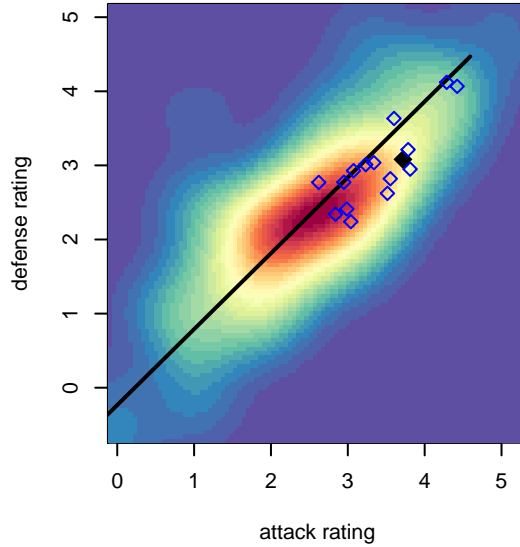

**attack and defense rating
relative to others at age
and all opponents in last 13 months**