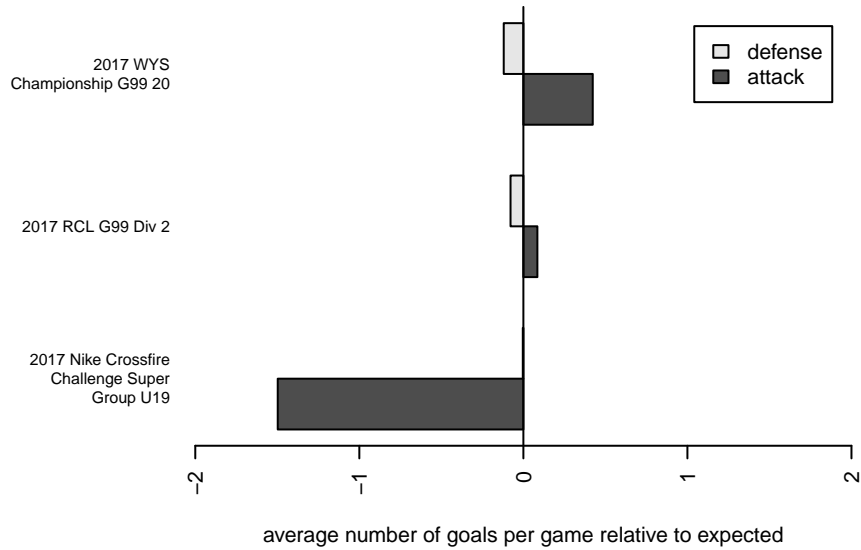

Performance relative to 13 month average