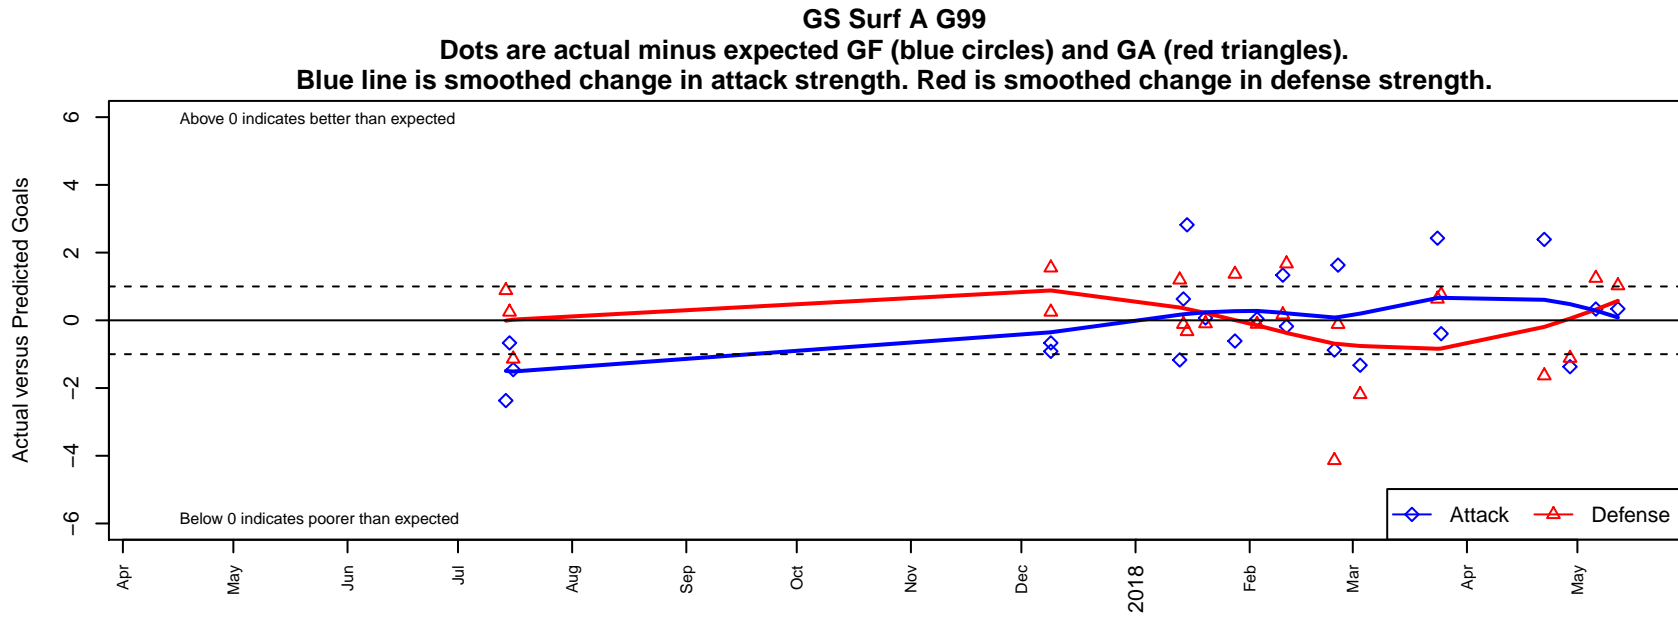

**attack and defense variance (black dot)
relative to other teams
and top 10 in region**

**attack and defense rating
relative to others at age
and all opponents in last 13 months**

GS Surf A G99

Greater Seattle Surf
Bothel, WA
G99 total strength=1781
attack=41.16 defense=21.78
fall league = RCL G99 Div 2

alt names used:
GREATER SEATTLE SURF G99A (WA)
GREATER SEATTLE SURF G99A (WA)
GS Surf G99 A
GS Surf G99 A (WA)
GS Surf G99 A

Venues played:
2017 Nike Crossfire Challenge Super Group U'
2017 Timbers Winter Showcase 1999 FWRL U
2017 RCL G99 Div 2
2017 FWRL NW G99
2017 WYS Championship G99 20