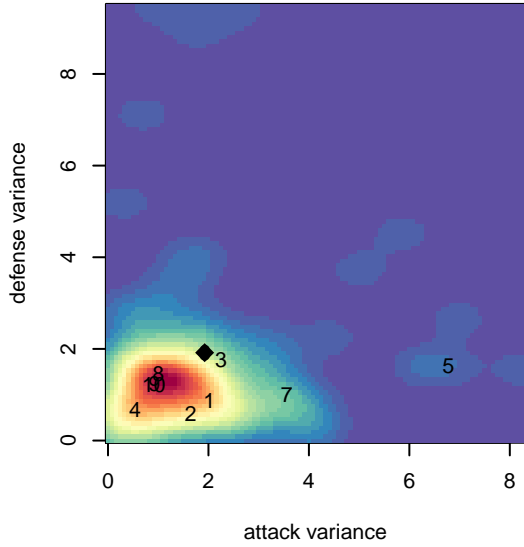

**attack and defense variance (black dot)
relative to other teams
and top 10 in region**