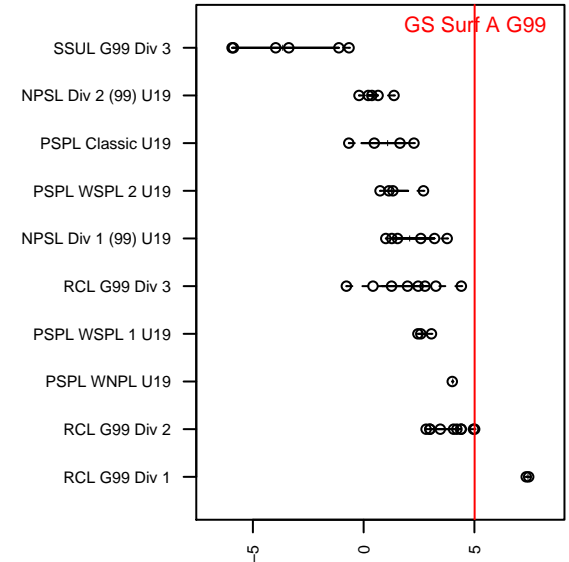

**attack and defense rating
relative to others at age
and all opponents in last 13 months**