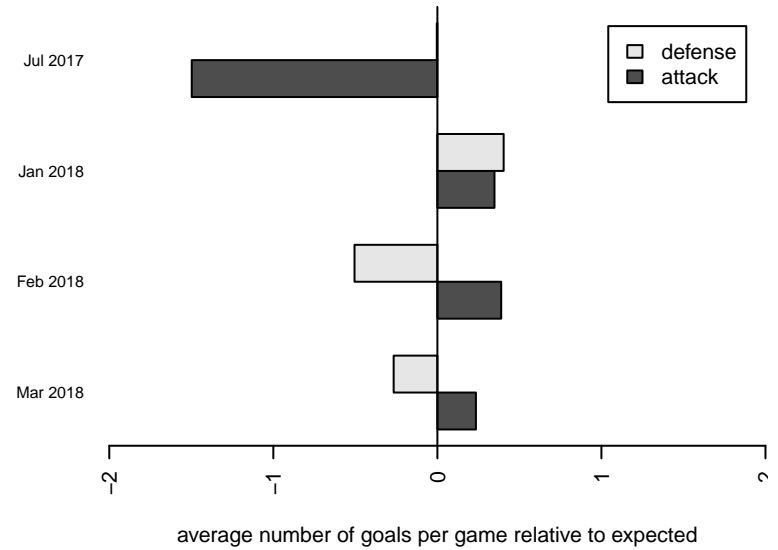

Performance relative to 13 month average